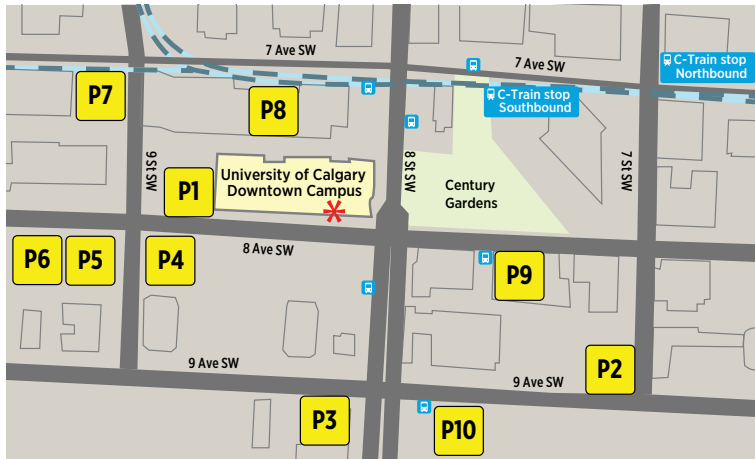

DOWNTOWN CAMPUS: 906 8 AVENUE SW

PARKING

- P1** 906 8 Avenue SW (Impark — attached to the University of Calgary Downtown Campus)
- P2** 830 9 Avenue SW (Calgary Parking Authority)
- P3** 920 9 Avenue SW Continental Towers (Impark)
- P4** 919 8 Avenue SW (Impark)
- P5** 1001 8 Avenue SW (Impark)
- P6** 1027 8 Avenue SW (Impark)
- P7** 1001 7 Avenue SW (Impark)
- P8** 909 7 Avenue SW Garden Towers (Vinci)
- P9** 825 8 Avenue SW (Vinci)
- P10** 725 9 Avenue SW (Centennial)