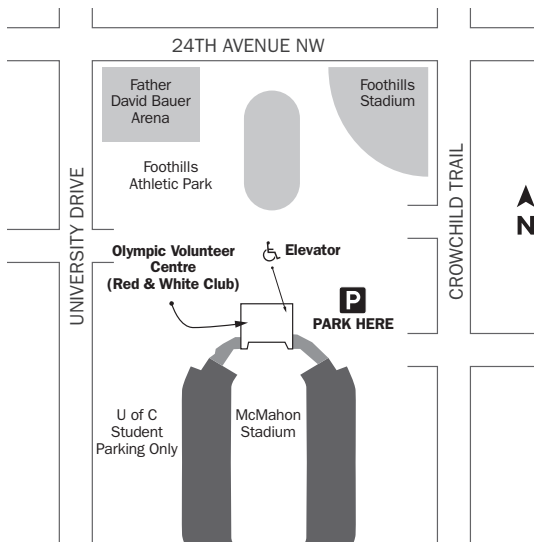

Venue Map

Olympic Volunteer Centre and Red & White Club

PARKING:

Olympic Volunteer Centre and Red & White Club Parking

Located on the east side of McMahon Stadium,
parking is free in this area after 6pm.

Parking in non-designated or reserved areas will be subject to ticketing/towing.